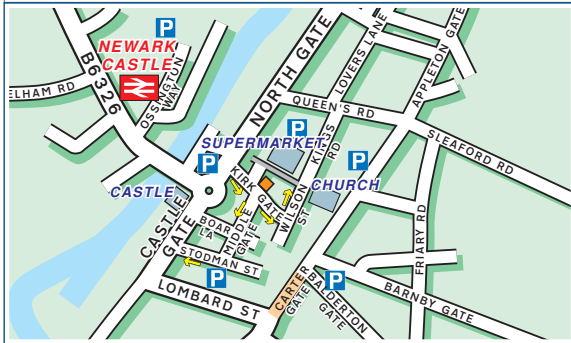

**Public Transport**

By Rail, Newark Castle Station.  
 Is a short walk away.  
 For information on train operators and times  
 phone National Rail Enquiries on 0845 7484950.

By Air, Nottingham East Midlands Airport.  
 Approximately 40 minutes drive away.

**Section Detail**

**KEY:**

- ONE WAY
- RESTRICTED ACCESS
- PARKING

**ANDREW & Co. LLP**  
 SOLICITORS