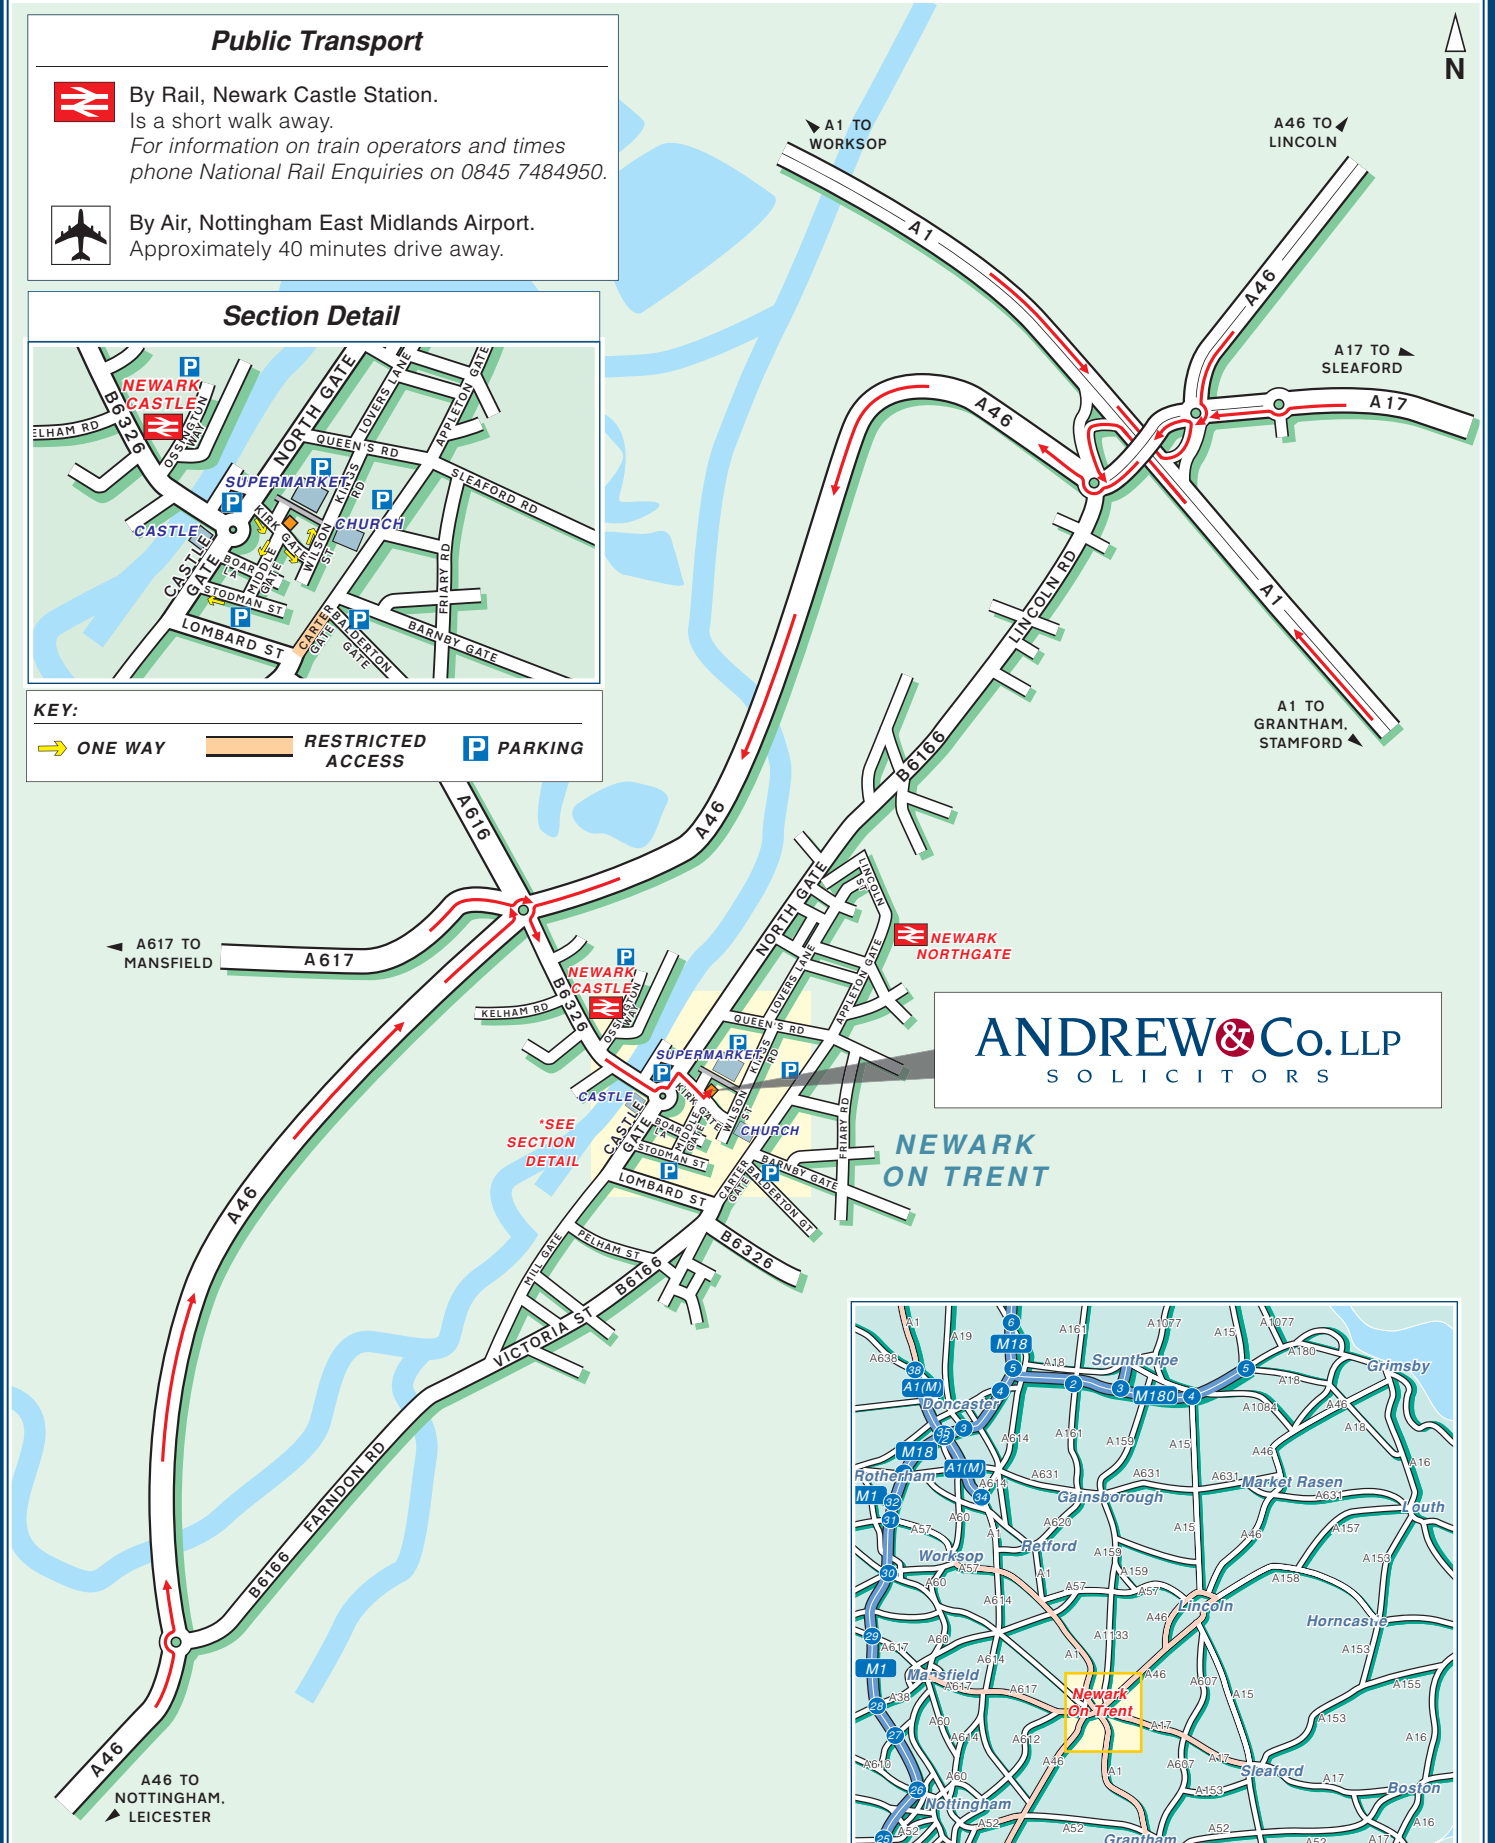

**Public Transport**

By Rail, Newark Castle Station.  
 Is a short walk away.  
 For information on train operators and times  
 phone National Rail Enquiries on 0845 7484950.

By Air, Nottingham East Midlands Airport.  
 Approximately 40 minutes drive away.

**Section Detail**

**KEY:**

- ONE WAY
- RESTRICTED ACCESS
- PARKING

**ANDREW & Co. LLP**  
 SOLICITORS